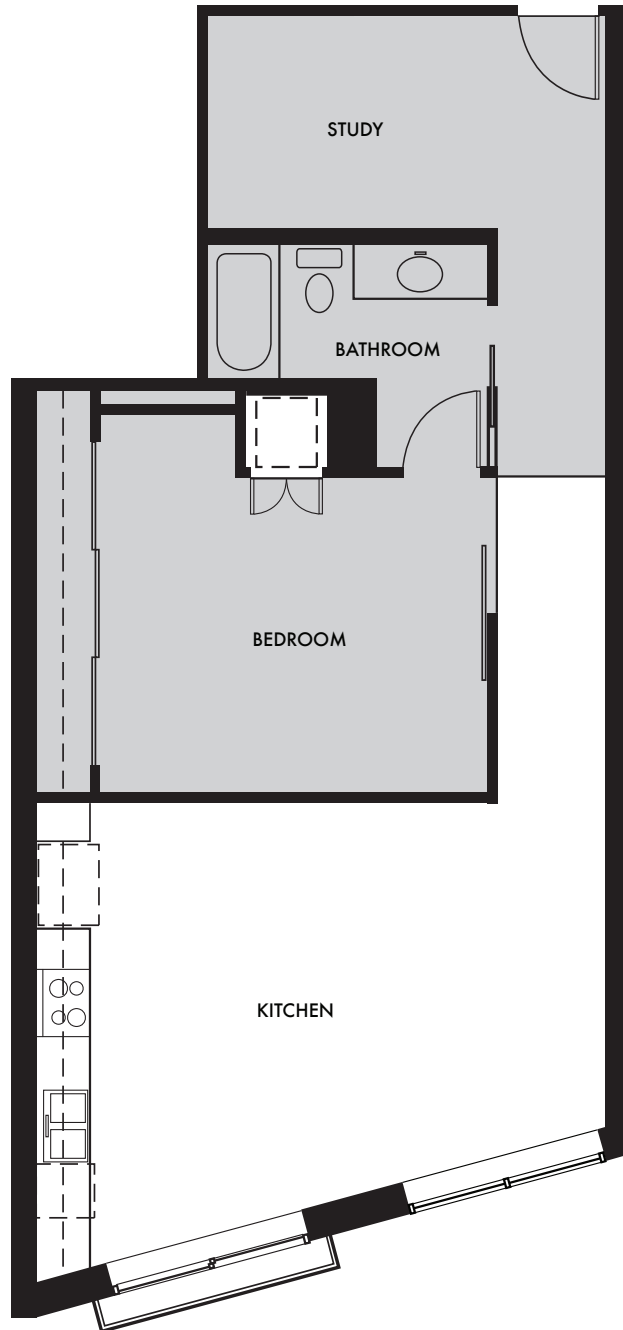

UNIT 308
1 BED / 1 BATH / 1 STUDY
LIVING SPACE: 923 SF

FLOOR 3 PLAN M

The unit or units shown hereon are merely approximations and do not necessarily reflect the actual as-built conditions of the same. The as-built dimension and size of the unit or units may vary from the dimension and size reflected hereon. Drawing is not to scale. Furnishings are not included.