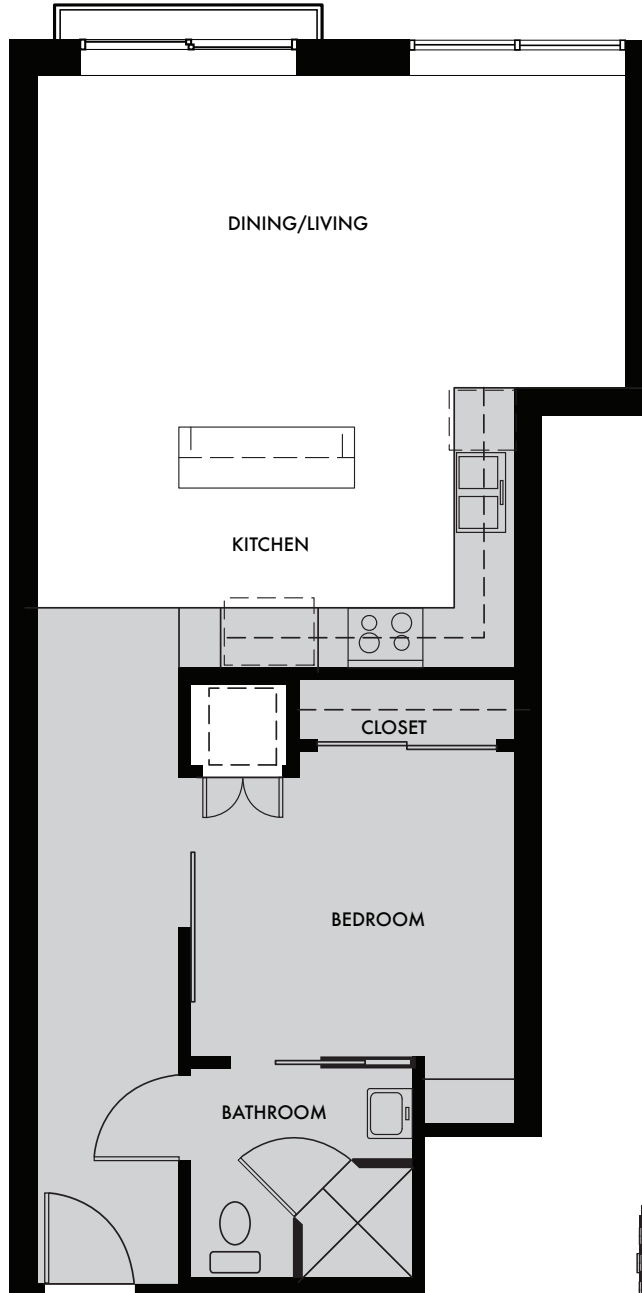

UNIT 1002
1 BED / 1 BATH
LIVING SPACE: 734 SF

FLOOR 10 PLAN P

The unit or units shown hereon are merely approximations and do not necessarily reflect the actual as-built conditions of the same. The as-built dimension and size of the unit or units may vary from the dimension and size reflected hereon. Drawing is not to scale. Furnishings are not included.