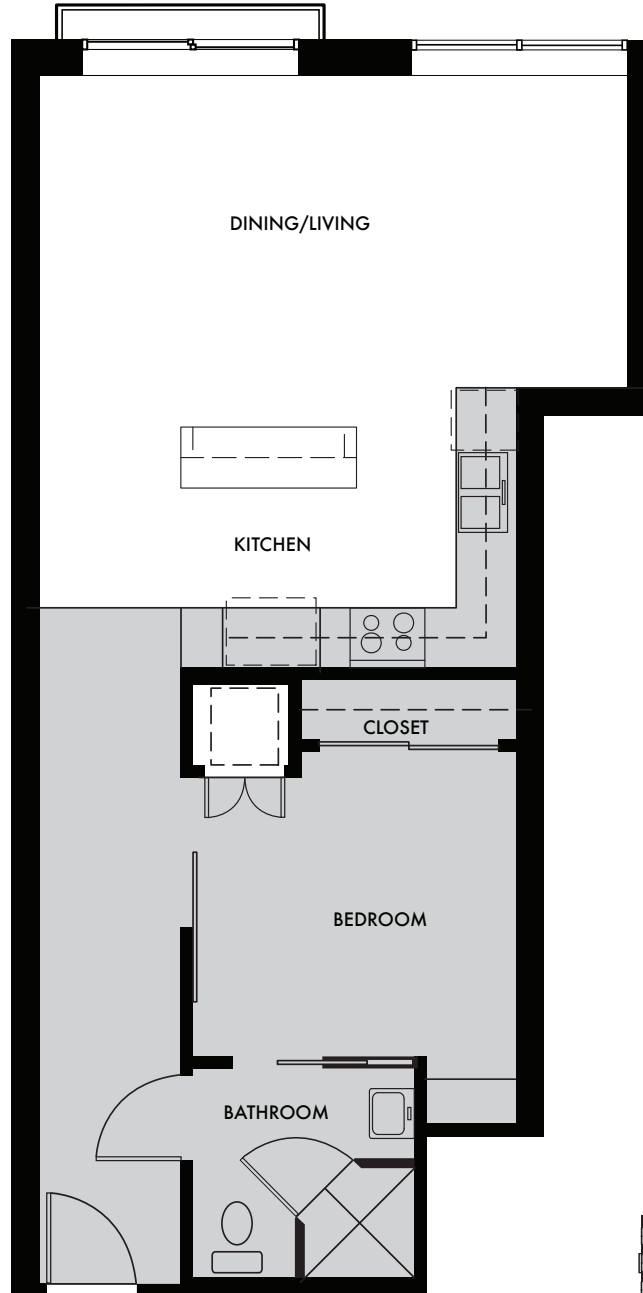

UNIT 1002
1 BED / 1 BATH
LIVING SPACE: 734 SF

FLOOR 10 PLAN P

The unit or units shown hereon are merely approximations and do not necessarily reflect the actual as-built conditions of the same. The as-built dimension and size of the unit or units may vary from the dimension and size reflected hereon. Drawing is not to scale. Furnishings are not included.