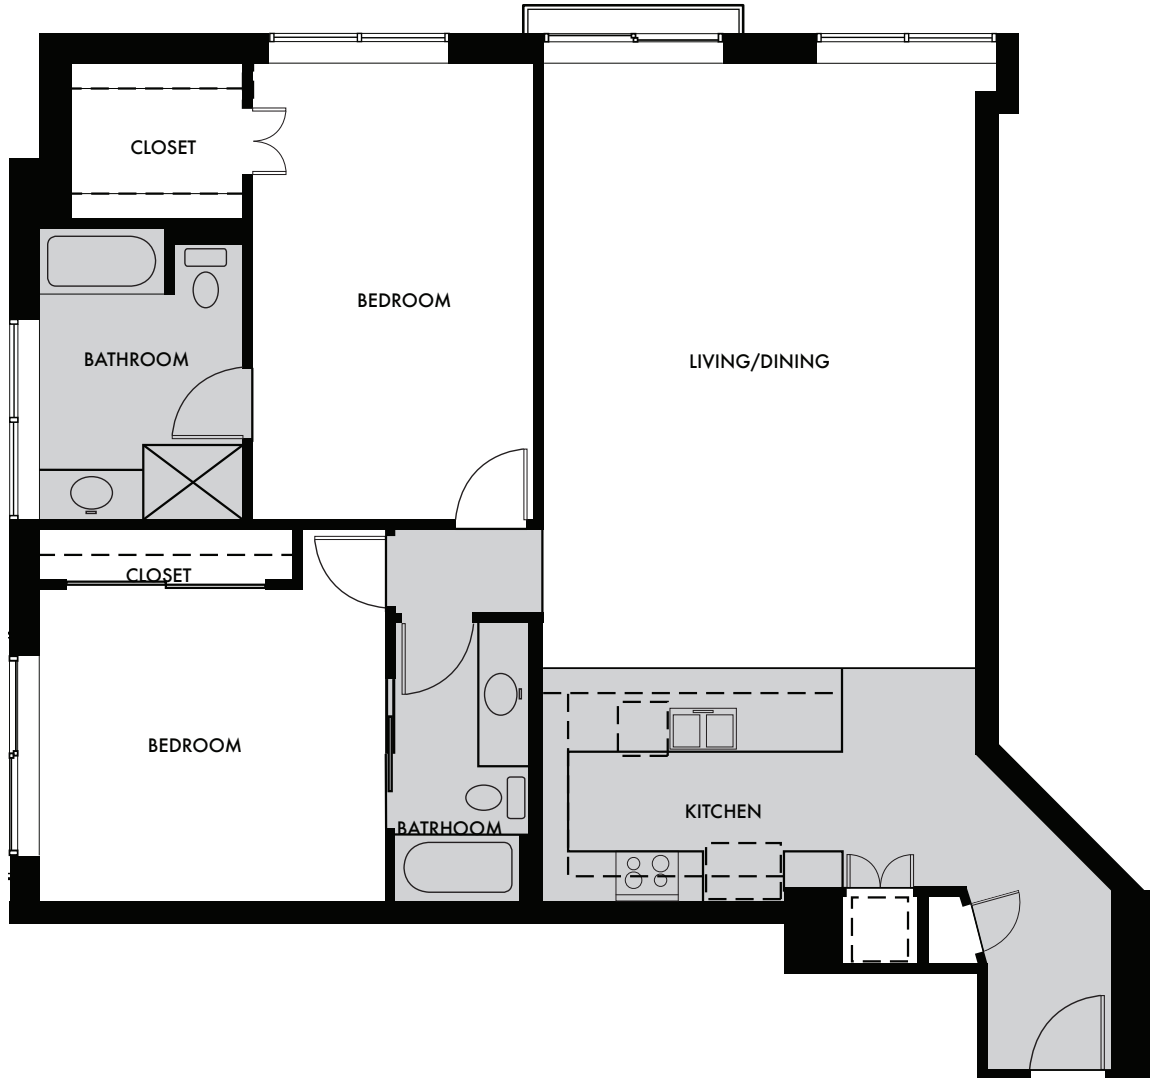

UNIT 1005
2 BED / 2 BATH
LIVING SPACE: 1,460 SF

FLOOR 10 PLAN Q

The unit or units shown hereon are merely approximations and do not necessarily reflect the actual as-built conditions of the same. The as-built dimension and size of the unit or units may vary from the dimension and size reflected hereon. Drawing is not to scale. Furnishings are not included.