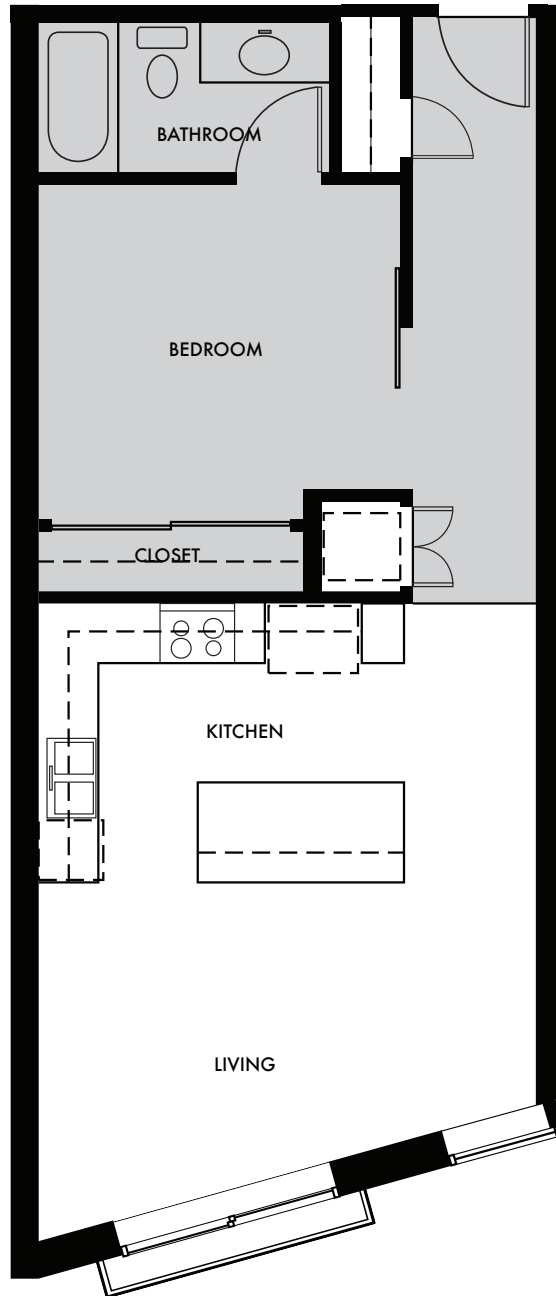

UNIT 1009
1 BED / 1 BATH
LIVING SPACE: 711 SF

FLOOR 10 PLAN R

The unit or units shown hereon are merely approximations and do not necessarily reflect the actual as-built conditions of the same. The as-built dimension and size of the unit or units may vary from the dimension and size reflected hereon. Drawing is not to scale. Furnishings are not included.